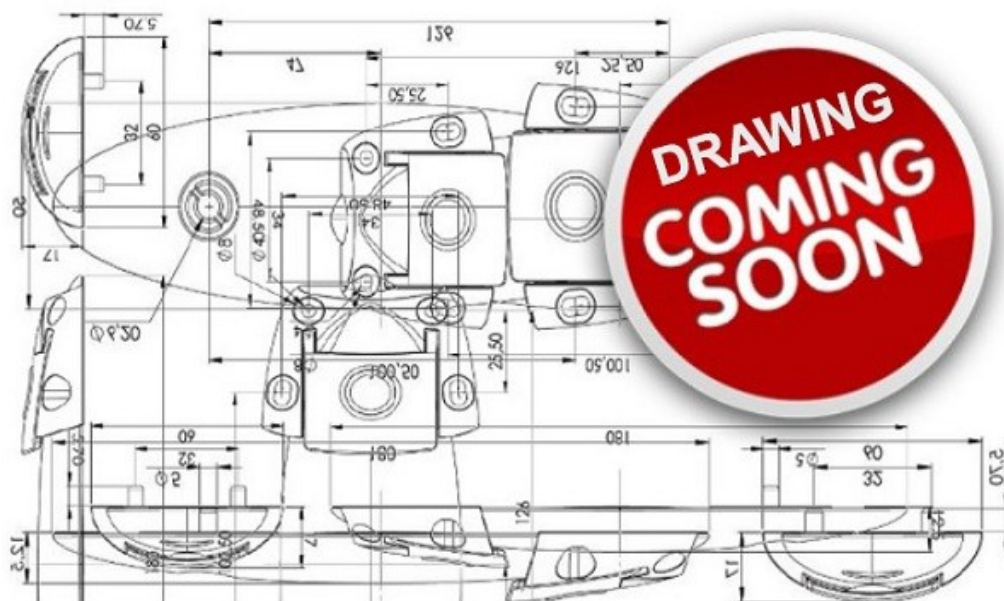

PRODUCT SHEET

Description:

Sliding Glass Door Fittings Set "BLOQ" SISO-Q60, W/Double Soft Stop,Ball Bearing,Wall or Ceiling Mounted,Up to 60 KG

Item number:

28.29.641-0

Units	Box	Carton	HS Code	Barcode
Set		1	8302415000	
				5704866517171

SV-Q60 Fitting set. x1 Double SofTop

60kg

BALL BEARING

SISO A/S

Mileparken 11
DK-2740 Skovlunde
Denmark
VAT: 24786013

Phone +45 45 830 900

www.siso.dk
siso@siso.dk

Danske Bank
Nytorv Branch
Copenhagen
SWIFT: DABADKKK